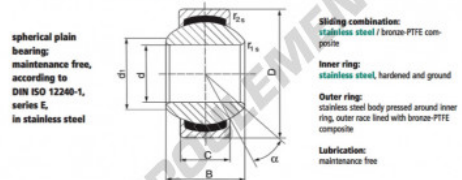

Rotule GEEW SGE8-UK-DURBAL - SGE8-UK-DURBAL

<https://www.123roulement.ca/roulement-palier/rotule/geew/sge8-uk-durbal>

SGE8-UK

Lubrication: maintenance free

order number	d	B	measurement [mm]		C	d₁ min
SGE 8 UK	8	16	8	5	10	
type	r_{1s} min	measurement [mm]		alpha [°]	load rating C₀ [kN]	weight [g]
SGE 8 UK	0,3	0,3	16	15	14,0	0,008

CARACTÉRISTIQUES PRODUIT

Marque	DURBAL
N° Ean13	3663952502069
Diam. intérieur	8 mm
Diam. extérieur	16 mm
Epaisseur	5 mm
Type	GEEW
Poids	8 g
Lubrification	sans
Conditionnement	1

contact@123roulement.ca

+33 359 360 490

CRT4 de Lesquin 60 Rue Du Haut De Sainghin 59273 Fretin FRANCE