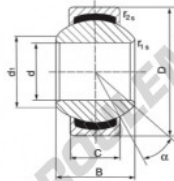

Rotule GEEW SGE6-UK-DURBAL - SGE6-UK-DURBAL

<https://www.123roulement.ca/roulement-palier/rotule/geew/sge6-uk-durbal>

SGE6-UK

Lubrication: maintenance free

order number	d	B	measurement [mm]		C	d₁ min	
SGE 6 UK	6	6			4	8	
type	r_{1s} min	measurement [mm]		D	α [°]	load rating C₀ [kN]	weight [g]
SGE 6 UK	0,3	0,3	14	13	9,1	0,004	

CARACTÉRISTIQUES PRODUIT

Marque	DURBAL
N° Ean13	3663952502052
Diam. intérieur	6 mm
Diam. extérieur	14 mm
Epaisseur	4 mm
Type	GEEW
Poids	4 g
Filetage	Filetage à droite
Lubrification	sans
Conditionnement	1
Norme	Sans norme

contact@123roulement.ca

+33 359 360 490

CRT4 de Lesquin 60 Rue Du Haut De Sainghin 59273 Fretin FRANCE