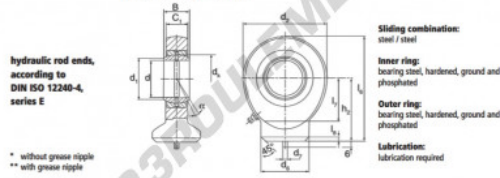

Rotule TPN
GK15-DO-DURBAL - GK15-DO-DURBAL
<https://www.123roulement.ca/roulement-palier/rotule/tpn/gk15-do-durbal>

GK15-DO

order number	d	d₁	d₂	measurement [mm]			B	C₁
GK 15 DO**	15	18,4	40	4	21,0	12	10	

type	h₁	l₁	measurement [mm]		D	d₁	α [°]	load rating C₀ [kN]	weight [kg]
GK 15 DO**	31	51,0	20,0	2,0	26	22,0	8	32,0	0,120

CARACTÉRISTIQUES PRODUIT

Marque	DURBAL
N° Ean13	3663952501321
Diam. intérieur	15 mm
Diam. extérieur	40 mm
Epaisseur	12 mm
Type	TPN
Poids	120 g
Lubrification	avec
Conditionnement	1
Norme	Sans norme

contact@123roulement.ca

+33 359 360 490

CRT4 de Lesquin 60 Rue Du Haut De Sainghin 59273 Fretin FRANCE