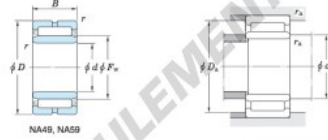

Roulement à rouleaux NA5920-JTEKT - NA5920-KOYO

<https://www.123roulement.ca/roulement-palier/roulement-rouleaux/rouleaux/na5920-koyo>

Machined ring needle roller bearings ————— **Koyo**
F_w 29 – 37 mm

With inner ring

Boundary dimensions (mm)					Basic load ratings (kN)		Limiting speeds¹⁾ (min⁻¹)		Bearing No.	
F_w	d	D	B	B₁	C_r	C₁₀	Oil lub.	—	Without inner ring	—
115	100	140	54	—	189.0	418.0	4 000	—	—	—
		Mounting dimensions (mm)			(Refer.) Mass (kg)		(Refer.) Applicable inner ring No.			
		With inner ring	d₁ min.	D₁ max.	r₁ max.	Without inner ring	With inner ring			
		NA5920	106.5	133.5	1	1.49	2.53	IRM10011554		

CARACTÉRISTIQUES PRODUIT

Marque	JTEKT
N° Ean13	3663952484242
Diam. intérieur	100 mm
Diam. extérieur	140 mm
Épaisseur	54 mm
Poids	2530 g
Conditionnement	1

contact@123roulement.ca

+33 359 360 490

CRT4 de Lesquin 60 Rue Du Haut De Sainghin 59273 Fretin FRANCE