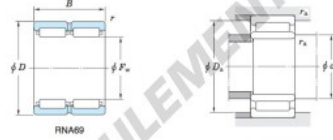

Roulement à rouleaux RNA6916-JTEKT - RNA6916-KOYO

<https://www.123roulement.ca/roulement-palier/roulement-rouleaux/rouleaux/rna6916-koyo>

Machined ring needle roller bearings ————— **Koyo**
F_w 29 – 37 mm

Without inner ring

Boundary dimensions (mm)				Basic load ratings (kN)		Limiting speeds¹⁾ (min⁻¹)		Bearing No.
F_w	d	D	B	C_r	C₁₀	Oil lub.	Without inner ring	
90	80	110	54	140.0	304.0	5 100	RNA6916	
Mounting dimensions (mm)				(Refer.) Mass (kg)		(Refer.) Applicable inner ring No.		
With inner ring				Without inner ring	With inner ring			
d_a	D_a	r_a		0.916	1.46	IRMS0054		
max.	max.	max.						

CARACTÉRISTIQUES PRODUIT

Marque	JTEKT
N° Ean13	3663952484006
Diam. intérieur	90 mm
Diam. extérieur	110 mm
Épaisseur	54 mm
Poids	916 g
Conditionnement	1

contact@123roulement.ca

+33 359 360 490

CRT4 de Lesquin 60 Rue Du Haut De Sainghin 59273 Fretin FRANCE