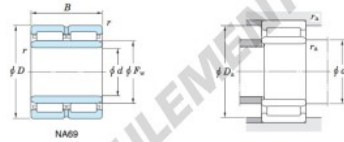

Roulement à rouleaux NA6915-JTEKT - NA6915-KOYO

<https://www.123roulement.ca/roulement-palier/roulement-rouleaux/rouleaux/na6915-koyo>

Machined ring needle roller bearings Koyo

F_w 29 – 37 mm

With inner ring

Boundary dimensions (mm)				Basic load ratings (kN)		Limiting speeds¹⁾ (min⁻¹)		Bearing No.	
F_w	d	D	B	C_r	C_{10}	Oil lub.	Without inner ring		
85	75	105	54	135.0	283.0	5 400	—		
Mounting dimensions (mm)				(Refer.) Mass (kg)		(Refer.) Applicable inner ring No.			
With inner ring				Without inner ring	With inner ring				
NA6915				80	100	1	0.866	1.44	IRM758554

CARACTÉRISTIQUES PRODUIT

Marque	JTEKT
N° Ean13	3663952483955
Diam. intérieur	75 mm
Diam. extérieur	105 mm
Épaisseur	54 mm
Poids	1440 g
Conditionnement	1

contact@123roulement.ca

+33 359 360 490

CRT4 de Lesquin 60 Rue Du Haut De Sainghin 59273 Fretin FRANCE