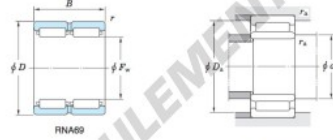

Roulement à rouleaux RNA6910-JTEKT - RNA6910-KOYO

<https://www.123roulement.ca/roulement-palier/roulement-rouleaux/rouleaux/rna6910-koyo>

Machined ring needle roller bearings

F_w 29 – 37 mm

Without inner ring

Boundary dimensions (mm)					Basic load ratings (kN)		Limiting speeds¹⁾ (min⁻¹)		Bearing No.
F_w	d	D	B	B_o	C_r	C_{10}	Oil lub.		Without inner ring
58	50	72	40	—	74.0	140.0	7 900		RNA6910
Mounting dimensions (mm)					(Refer.) Mass (kg)		(Refer.) Applicable inner ring No.		
With inner ring					Without inner ring	With inner ring			
	d_a	D_a	r_a		0.291	0.497	IRMS05040		
	max.	max.	max.						

CARACTÉRISTIQUES PRODUIT

Marque	JTEKT
N° Ean13	3663952483580
Diam. intérieur	58 mm
Diam. extérieur	72 mm
Épaisseur	40 mm
Poids	291 g
Conditionnement	1

contact@123roulement.ca

+33 359 360 490

CRT4 de Lesquin 60 Rue Du Haut De Sainghin 59273 Fretin FRANCE