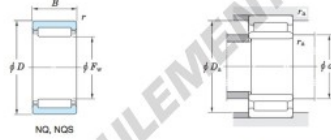

Roulement à rouleaux 55NQ6720A-JTEKT - 55NQ6720A-KOYO

<https://www.123roulement.ca/roulement-palier/roulement-rouleaux/rouleaux/55nq6720a-koyo>

Machined ring needle roller bearings ————— **Koyo**
F_W 29 – 37 mm

Without inner ring

Boundary dimensions (mm)				Basic load ratings (kN)		Limiting speeds¹⁾ (min⁻¹)		Bearing No.
F_w	d	D	B	C_r	C_{0r}	Oil lub.	Without inner ring	
55	—	67	20	—	24.1	46.2	8 900	55NQ6720A
		Mounting dimensions (mm)			(Refer.) Mass (kg)		(Refer.) Applicable inner ring No.	
With inner ring		d_a min.	D_a max.	r_a max.	Without inner ring	With inner ring		
		—	63	0.6	0.136	—	—	

CARACTÉRISTIQUES PRODUIT

Marque	JTEKT
N° Ean13	3663952483467
Diam. intérieur	55 mm
Diam. extérieur	67 mm
Épaisseur	20 mm
Poids	136 g
Conditionnement	1

contact@123roulement.ca

+33 359 360 490

CRT4 de Lesquin 60 Rue Du Haut De Sainghin 59273 Fretin FRANCE