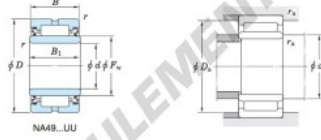

Roulement à rouleaux NA4907UU-JTEKT - NA4907UU-KOYO

<https://www.123roulement.ca/roulement-palier/roulement-rouleaux/rouleaux/na4907uu-koyo>

Machined ring needle roller bearings
F_w 29 – 37 mm

With inner ring

Boundary dimensions (mm)				Basic load ratings (kN)		Limiting speeds¹⁾ (min⁻¹)		Bearing No.
F_w	d	D	B	C_r	C_{0r}	Oil lub.	Without inner ring	
42	35	55	20	29.0	40.9	4 700	—	
Mounting dimensions (mm)				(Refer.) Mass (kg)		(Refer.) Applicable inner ring No.		
With inner ring				Without inner ring	With inner ring			
NA4907UU	d₁ min.	D₁ max.	r₁ max.	—	0.173	IRM354221		

CARACTÉRISTIQUES PRODUIT

Marque	JTEKT
N° Ean13	3663952483108
Diam. intérieur	35 mm
Diam. extérieur	55 mm
Épaisseur	20 mm
Poids	173 g
Conditionnement	1

contact@123roulement.ca

+33 359 360 490

CRT4 de Lesquin 60 Rue Du Haut De Sainghin 59273 Fretin FRANCE