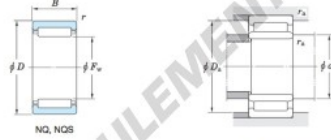

Roulement à rouleaux NQ40-15AD-JTEKT - NQ40-15AD-KOYO

<https://www.123roulement.ca/roulement-palier/roulement-rouleaux/rouleaux/nq40-15ad-koyo>

Machined ring needle roller bearings

F_w 29 – 37 mm

Without inner ring

Boundary dimensions (mm)				Basic load ratings (kN)		Limiting speeds¹⁾ (min⁻¹)		Bearing No.
F_w	d	D	B	C_r	C_{10}	Oil lub.	Without inner ring	
40	—	50	15	—	21.0	35.1	12 000	NQ40/15AD
		Mounting dimensions (mm)			(Refer.) Mass (kg)		(Refer.) Applicable inner ring No.	
With inner ring		d_a	D_a	r_a	Without inner ring	With inner ring		
		min.	max.	max.	—	—		
		—	48	0.3	0.063	—		

CARACTÉRISTIQUES PRODUIT

Marque	JTEKT
N° Ean13	3663952483023
Diam. intérieur	40 mm
Diam. extérieur	50 mm
Épaisseur	15 mm
Poids	63 g
Conditionnement	1

contact@123roulement.ca

+33 359 360 490

CRT4 de Lesquin 60 Rue Du Haut De Sainghin 59273 Fretin FRANCE