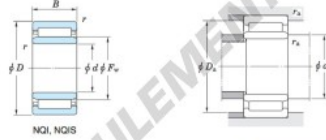

Roulement à rouleaux NQI28-20-JTEKT - NQI28-20-KOYO

<https://www.123roulement.ca/roulement-palier/roulement-rouleaux/rouleaux/nqi28-20-koyo>

Machined ring needle roller bearings ————— **Koyo**
F_w 29 – 37 mm

With inner ring

Boundary dimensions (mm)					Basic load ratings (kN)		Limiting speeds¹⁾ (min⁻¹)		Bearing No.	
F_w	d	D	B	B₁	C_r	C_{0r}	Oil lub.	—	Without inner ring	
32	28	42	20	—	24.3	39.4	14 000	—	—	
Mounting dimensions (mm)					(Refer.) Mass (kg)		(Refer.) Applicable inner ring No.			
With inner ring					d_a min.	D_a max.	r_a max.	Without inner ring	With inner ring	—
NQI28/20					30	40	0.3	0.070	0.098	—

CARACTÉRISTIQUES PRODUIT

Marque	JTEKT
N° Ean13	3663952482781
Diam. intérieur	28 mm
Diam. extérieur	42 mm
Épaisseur	20 mm
Poids	98 g
Conditionnement	1

contact@123roulement.ca

+33 359 360 490

CRT4 de Lesquin 60 Rue Du Haut De Sainghin 59273 Fretin FRANCE