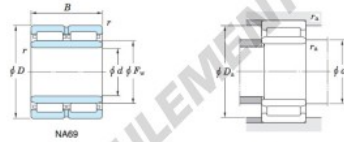

Roulement à rouleaux NA6904-JTEKT - NA6904-KOYO

<https://www.123roulement.ca/roulement-palier/roulement-rouleaux/rouleaux/na6904-koyo>

Machined ring needle roller bearings Koyo

F_w 29 – 37 mm

With inner ring

Boundary dimensions (mm)				Basic load ratings (kN)		Limiting speeds¹⁾ (min⁻¹)		Bearing No.
F_w	d	D	B	C_r	C_{10}	Oil lub.	Without inner ring	
25	20	37	30	35.4	48.9	17 000	—	

	Mounting dimensions (mm)			(Refer.) Mass (kg)		(Refer.) Applicable inner ring No.
	With inner ring	d_a max.	D_a max.	Without inner ring	With inner ring	
NA6904	22	35	0.3	0.096	0.137	IRM202530

CARACTÉRISTIQUES PRODUIT

Marque	JTEKT
N° Ean13	3663952482453
Diam. intérieur	20 mm
Diam. extérieur	37 mm
Épaisseur	30 mm
Poids	137 g
Conditionnement	1

contact@123roulement.ca

+33 359 360 490

CRT4 de Lesquin 60 Rue Du Haut De Sainghin 59273 Fretin FRANCE