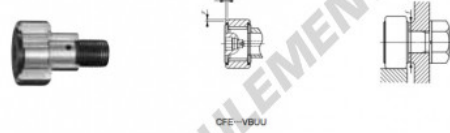

## Galet de came avec axe CFE20-VBUU-IKO - CFE20-VBUU-IKO

<https://www.123roulement.ca/roulement-palier/roulement-bille/galet-came-axe/cfe20-vbuu-iko>

IKO

### CAM FOLLOWERS

Eccentric Type Cam Followers Full Complement Type/With Hexagon Hole

Outside diameter of eccentric roller mm	Identification number						Mass (Ref.)			
	Shield type			Sealed type			Ø	D	C	d <sub>e</sub>
	With crowned outer ring	With cylindrical outer ring	With crowned outer ring	With cylindrical outer ring	CFE 20 VBUU					
27							505	52	24	27

Boundary dimensions, mm															
G	B <sub>3</sub>	B <sub>1</sub> max	B <sub>2</sub> max	B <sub>2</sub>	C <sub>1</sub>	G <sub>1</sub>	H	H <sub>max</sub> <sup>(1)</sup>	f <sub>max</sub> mm	Mounting dimension f mm					
M20 X 1.5	19.5	25.6	66.1	40.5	0.8	8	21	8	1	0.8	34	119	33 200	64 500	37 500