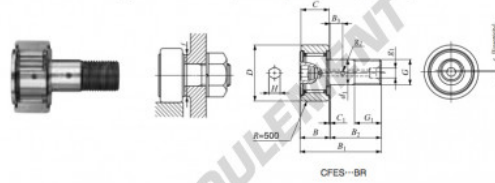

## Galet de came avec axe CFES12-BR-IKO - CFES12-BR-IKO

<https://www.123roulement.ca/roulement-palier/roulement-bille/galet-came-axe/cfes12-br-iko>

### CAM FOLLOWERS

Solid Eccentric Stud Type Cam Followers With Cage/With Hexagon Hole

Stud dia. mm	Identification number										Mass (Ref.)					
	Shield type					Sealed type					g	D	C	d <sub>1</sub>		
	With crowned outer ring	With cylindrical outer ring	With crowned outer ring	With cylindrical outer ring	With crowned outer ring	With cylindrical outer ring	With crowned outer ring	With cylindrical outer ring	With crowned outer ring	With cylindrical outer ring						
12	<b>CFES 12 BR</b>										95	30	14	12		
Boundary dimensions (mm)																
G	G <sub>1</sub>	B	B <sub>1</sub>	B <sub>2</sub>	B <sub>3</sub>	C <sub>1</sub>	g <sub>1</sub>	g <sub>2</sub>	H	E	f	C	C <sub>0</sub>	d <sub>1</sub>		
M12×1.5	13	15.2	40.2	25	6	0.6	6	3	6	0.6	0.4	21	21.9	7 910	9 790	9 790

## CARACTÉRISTIQUES PRODUIT

Marque	IKO
N° Ean13	3663952443539
Diam. intérieur	12 mm
Diam. extérieur	30 mm
Épaisseur	14 mm
Conditionnement	1

[contact@123roulement.ca](mailto:contact@123roulement.ca)

+33 359 360 490