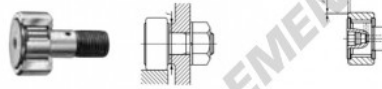

## Galet de came avec axe CF10-VB-IKO - CF10-VB-IKO

<https://www.123roulement.ca/roulement-palier/roulement-bille/galet-came-axe/cf10-vb-iko>

### CAM FOLLOWERS

Standard Type Cam Followers Full Complement Type/With Hexagon Hole

CF-VB

Stud dia. mm	Identification number								Mass (Ref.)			
	Shield type				Sealed type				g	D	C	d <sub>1</sub>
	With crowned outer ring		With cylindrical outer ring		With crowned outer ring		With cylindrical outer ring					
10	CF 10 VB								46	22	12	10