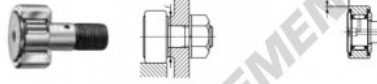

## Galet de came avec axe CF20-1-UU-IKO - CF20-1-UU-IKO

<https://www.123roulement.ca/roulement-palier/roulement-bille/galet-came-axe/cf20-1-uu-iko>

### CAM FOLLOWERS

Standard Type Cam Followers With Cage/With Screwdriver Slot

CF-UU

Stud dia. mm	Identification number				Mass (Ref.) g	D	C	d <sub>1</sub>	G
	Shield type		Sealed type						
	With crowned outer ring	With cylindrical outer ring	With crowned outer ring	With cylindrical outer ring					
20				<b>CF 20-1 UU</b>	385	47	24	20	M20×1.5