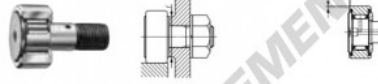

## Galet de came avec axe CF10-1-UU-IKO - CF10-1-UU-IKO

<https://www.123roulement.ca/roulement-palier/roulement-bille/galet-came-axe/cf10-1-uu-iko>

IKO

### CAM FOLLOWERS

Standard Type Cam Followers With Cage/With Screwdriver Slot

CF-UU

Stud dia. mm	Identification number				Mass (Ref.)				
	Shield type		Sealed type		g	D	C	d <sub>1</sub>	G
	With crowned outer ring	With cylindrical outer ring	With crowned outer ring	With cylindrical outer ring					
10				CF 10-1 UU	60	26	12	10	M10×1.25