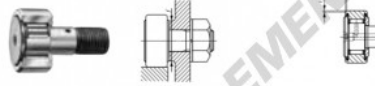

## Galet de came avec axe CF30-VUU-IKO - CF30-VUU-IKO

<https://www.123roulement.ca/roulement-palier/roulement-bille/galet-came-axe/cf30-vuu-iko>

### CAM FOLLOWERS

Standard Type Cam Followers Full Complement Type/With Screwdriver Slot

Stud dia. mm	Identification number								Mass (Ref.) g	D	C	d <sub>1</sub>
	Shield type				Sealed type							
	With crowned outer ring		With cylindrical outer ring		With crowned outer ring		With cylindrical outer ring					
30					CF 30		VUU		1 870	80	35	30