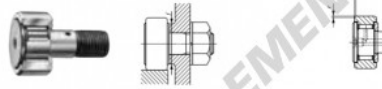

Galet de came avec axe CF20-V-IKO - CF20-V-IKO

<https://www.123roulement.ca/roulement-palier/roulement-bille/galet-came-axe/cf20-v-iko>

CAM FOLLOWERS

Standard Type Cam Followers Full Complement Type/With Screwdriver Slot

Stud dia. mm	Identification number								CF-V					
	Shield type				Sealed type				g	D	C	d ₁		
	With crowned outer ring		With cylindrical outer ring		With crowned outer ring		With cylindrical outer ring							
20	CF 20 V								465	52	24	20		
Boundary dimensions mm														
G	G ₁	B _{max}	B _{1max}	B ₂	B ₃	C ₁	g ₁	g ₂	f ⁽¹⁾	Mounting diameter f _{min}	Maximum tightening torque C	Basic static load rating C ₀	Maximum allowable static load	
M20 × 1.5	21	25.6	66.1	40.5	9	0.8	8	4	1	34	119	33 200	64 500	37 500