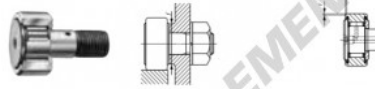

## Galet de came avec axe CF18-VUU-IKO - CF18-VUU-IKO

<https://www.123roulement.ca/roulement-palier/roulement-bille/galet-came-axe/cf18-vuu-iko>

### CAM FOLLOWERS

Standard Type Cam Followers Full Complement Type/With Screwdriver Slot

Stud dia. mm	Identification number								Mass (Ref.)					
	Shield type				Sealed type				g	D	C	d <sub>1</sub>		
18	With crowned outer ring		With cylindrical outer ring		With crowned outer ring		With cylindrical outer ring		CF 18	VUU	255	40	20	18
Boundary dimensions mm														
G	G <sub>1</sub>	B <sub>max</sub>	B <sub>1 max</sub>	B <sub>2</sub>	B <sub>3</sub>	C <sub>1</sub>	g <sub>1</sub>	g <sub>2</sub>	f <sup>(1)</sup>	Mounting diameter f <sub>min</sub>	Maximum lightening torque C	Ball dynamic load rating C <sub>0</sub>	Ball static load rating C <sub>0</sub>	Maximum allowable static load N
M18X1.5	19	21.6	58.1	36.5	8	0.8	6	3	1	29	86.2	25 300	51 300	31 100